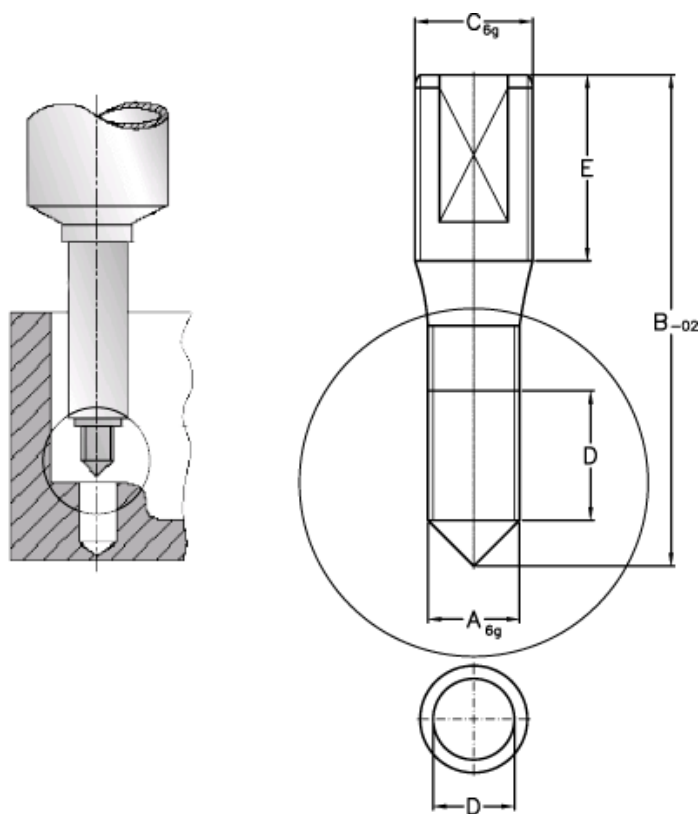

Data Sheet

Article number: 12621000240700

Description: Threaded pin 621 000 240.700
For M24

Measures

A = M24
B = 178.0
C = M30
D = 44.0
E = 48